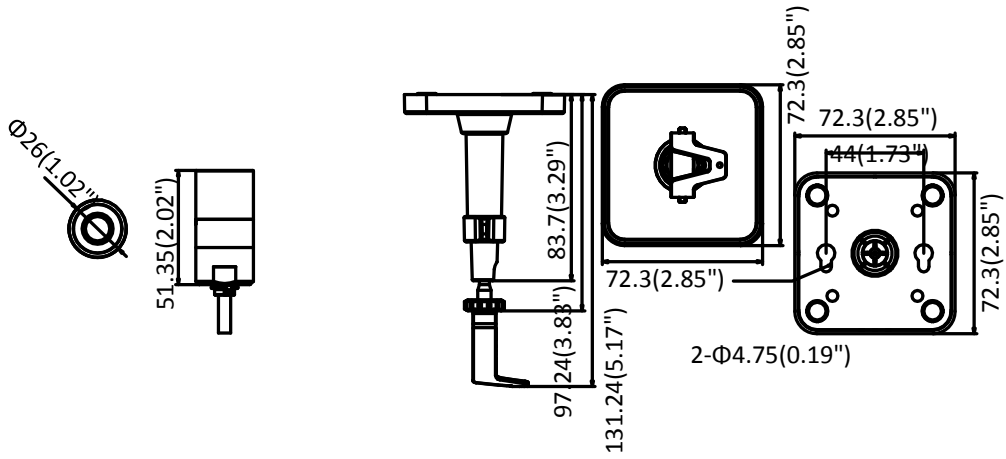

Material	Camera: Plastic Lens: Metal
Dimensions	Camera: 77.5 × 71 × 33.5 mm (3.1" × 2.8" × 1.3") L10: 26 × 51.35 mm (1.02" × 2.02") L20: 37 × 26 × 19.1 mm (1.57" × 1.02" × 0.75") L30: 26 × 51.35 mm (1.02" × 2.02")
Weight	Camera: 87 g (0.19 lbs.) With package: 220 g (0.49 lbs)

L10

L20

L30

**Connecting cable is included for each sensor unit*

Dimension

L10

L20

L30