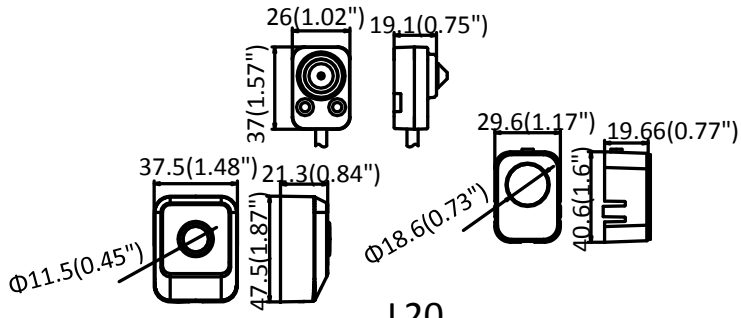

Material	Camera: Plastic Lens: Metal
Dimensions	Camera: 77.5 × 71 × 33.5 mm (3.1" × 2.8" × 1.3") L10: 26 × 51.35 mm (1.02" × 2.02") L20: 37 × 26 × 19.1 mm (1.57" × 1.02" × 0.75") L30: 26 × 51.35 mm (1.02" × 2.02")
Weight	Camera: 87 g (0.19 lbs.) With package: 220 g (0.49 lbs)

L10

L20

L30

**Connecting cable is included for each sensor unit*

Dimension

L10

L20

L30