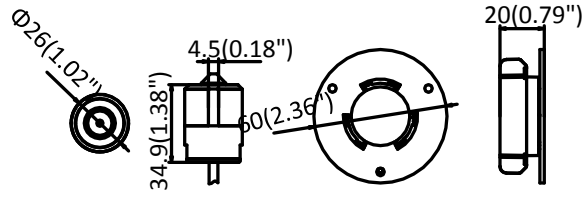

Material	Camera: Plastic Lens: Metal
Dimensions	Camera: 77.5 × 71 × 33.5 mm (3.1" × 2.8" × 1.3") L10: 26 × 51.35 mm (1.02" × 2.02") L20: 37 × 26 × 19.1 mm (1.57" × 1.02" × 0.75") L30: 26 × 51.35 mm (1.02" × 2.02")
Weight	Camera: 87 g (0.19 lbs.) With package: 220 g (0.49 lbs)

Available Model

- DS-2CD6425G0-C1: main unit,
- DS-2CD6425G0-L10: one cylindrical lens,
- DS-2CD6425G0-L20: one block-shaped lens,
- DS-2CD6425G0-L30: one tube lens,
- DS-2CD6425G0-10: main unit with one cylindrical lens,
- DS-2CD6425G0-20: main unit with one block-shaped lens,
- DS-2CD6425G0-30: main unit with one tube lens

L10

L20

L30

**Connecting cable is included for each sensor unit*

Dimension

L10

L20

L30